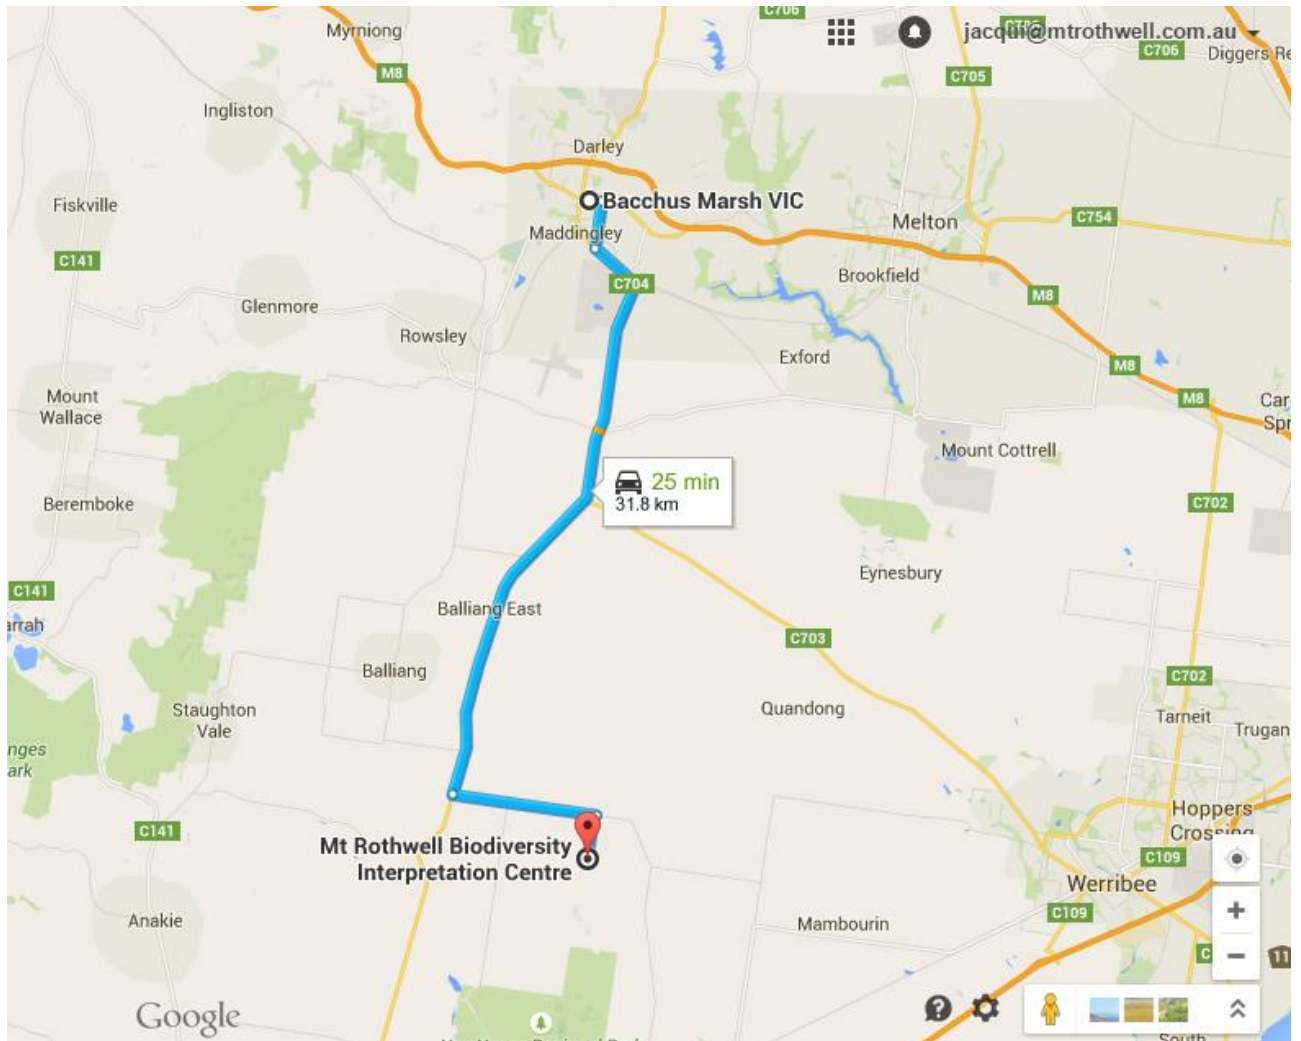

Directions to Mt Rothwell from Bacchus Marsh

Address: 5 Mt Rothwell Road, Little River VIC 3211

1. Get onto the **C704** Bacchus Marsh-Geelong Road/Parwon Road.
2. Continue for 22.5km
3. Turn left onto **Little River-Ripley Road** (follow sign for Little River Earth Sanctuary)
4. Continue for 5.3km.
5. Turn right onto **Mt Rothwell Rd.**
6. Follow to the end of the road to **Mt Rothwell Biodiversity Interpretation Centre.**
7. Enter via the large main gate (using manual gate handle), closing it behind you and continue onto designated parking area.